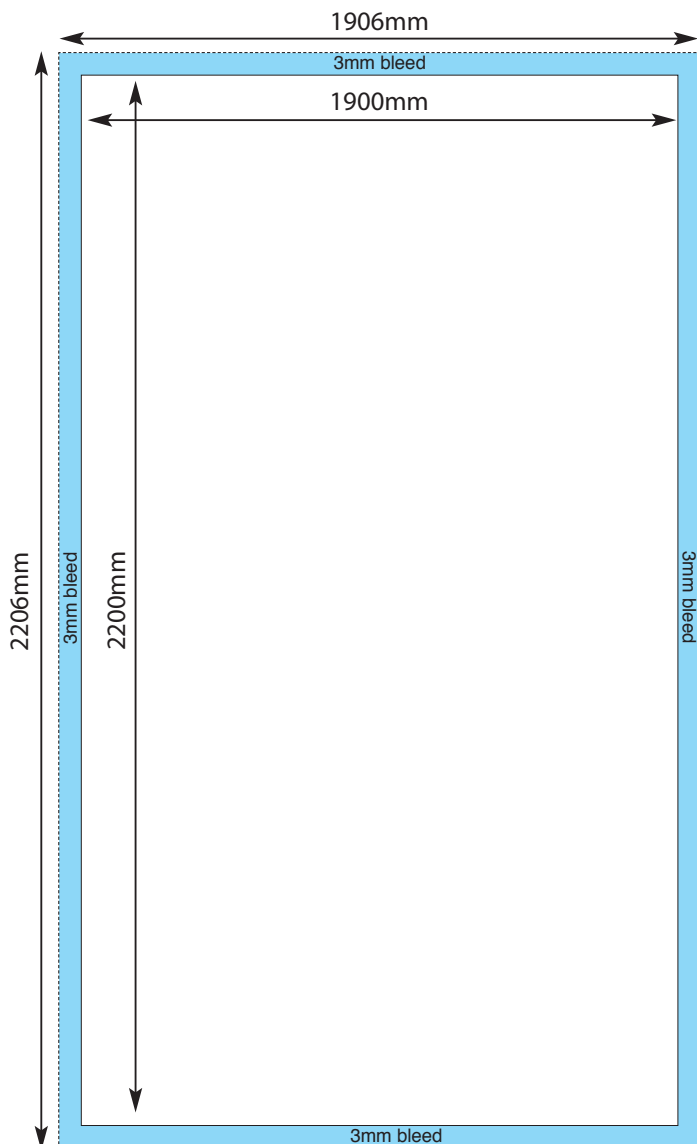

# mega banners

DATASHEET

## megabanners

enables your visual to make extreme impact, with unequalled display possibilities - the TELESCOPIC structure on all four sides allows you to present varying size banners within its frame - the LARGEST size being 1900mmW x 2400mmH, but beware this size does NOT fit in rooms with standard ceiling height (if this is a limitation choose 2200mmH version) change and display different size graphics using the same megabanna system - silver tubular frame, single or double side graphics

### template and artwork guide

**NB An example of artwork**

**PRINTIT:24**  
seven

08700 555 247

[print-it-247.com](http://print-it-247.com) • [info@print-it-247.co.uk](mailto:info@print-it-247.co.uk)

units 34, 35 & 36 • saffron court